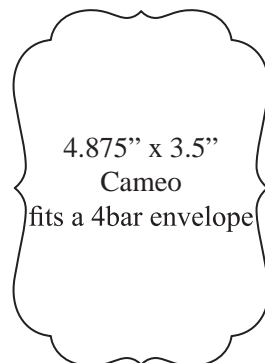

DIE CUT SHAPES

5" x 8" and 5.125" x 8.125"
Cameo
also available for reveal backing

DIE CUT SHAPES (CONT.)